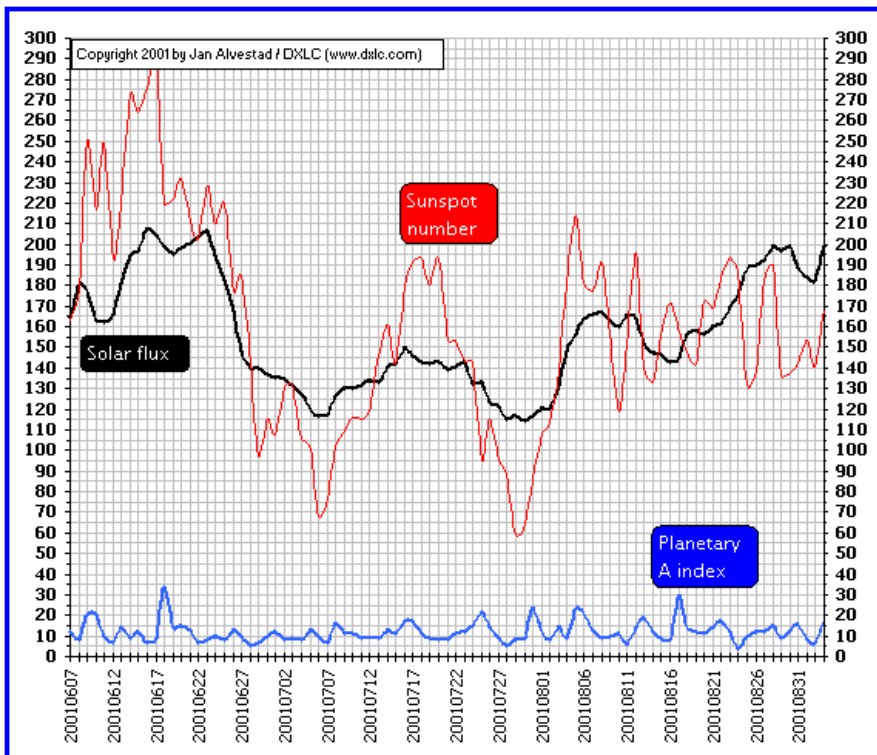

Solar Chart courtesy of
Jan Alvestad
DX Listeners Club
Norway

www.dxic.com